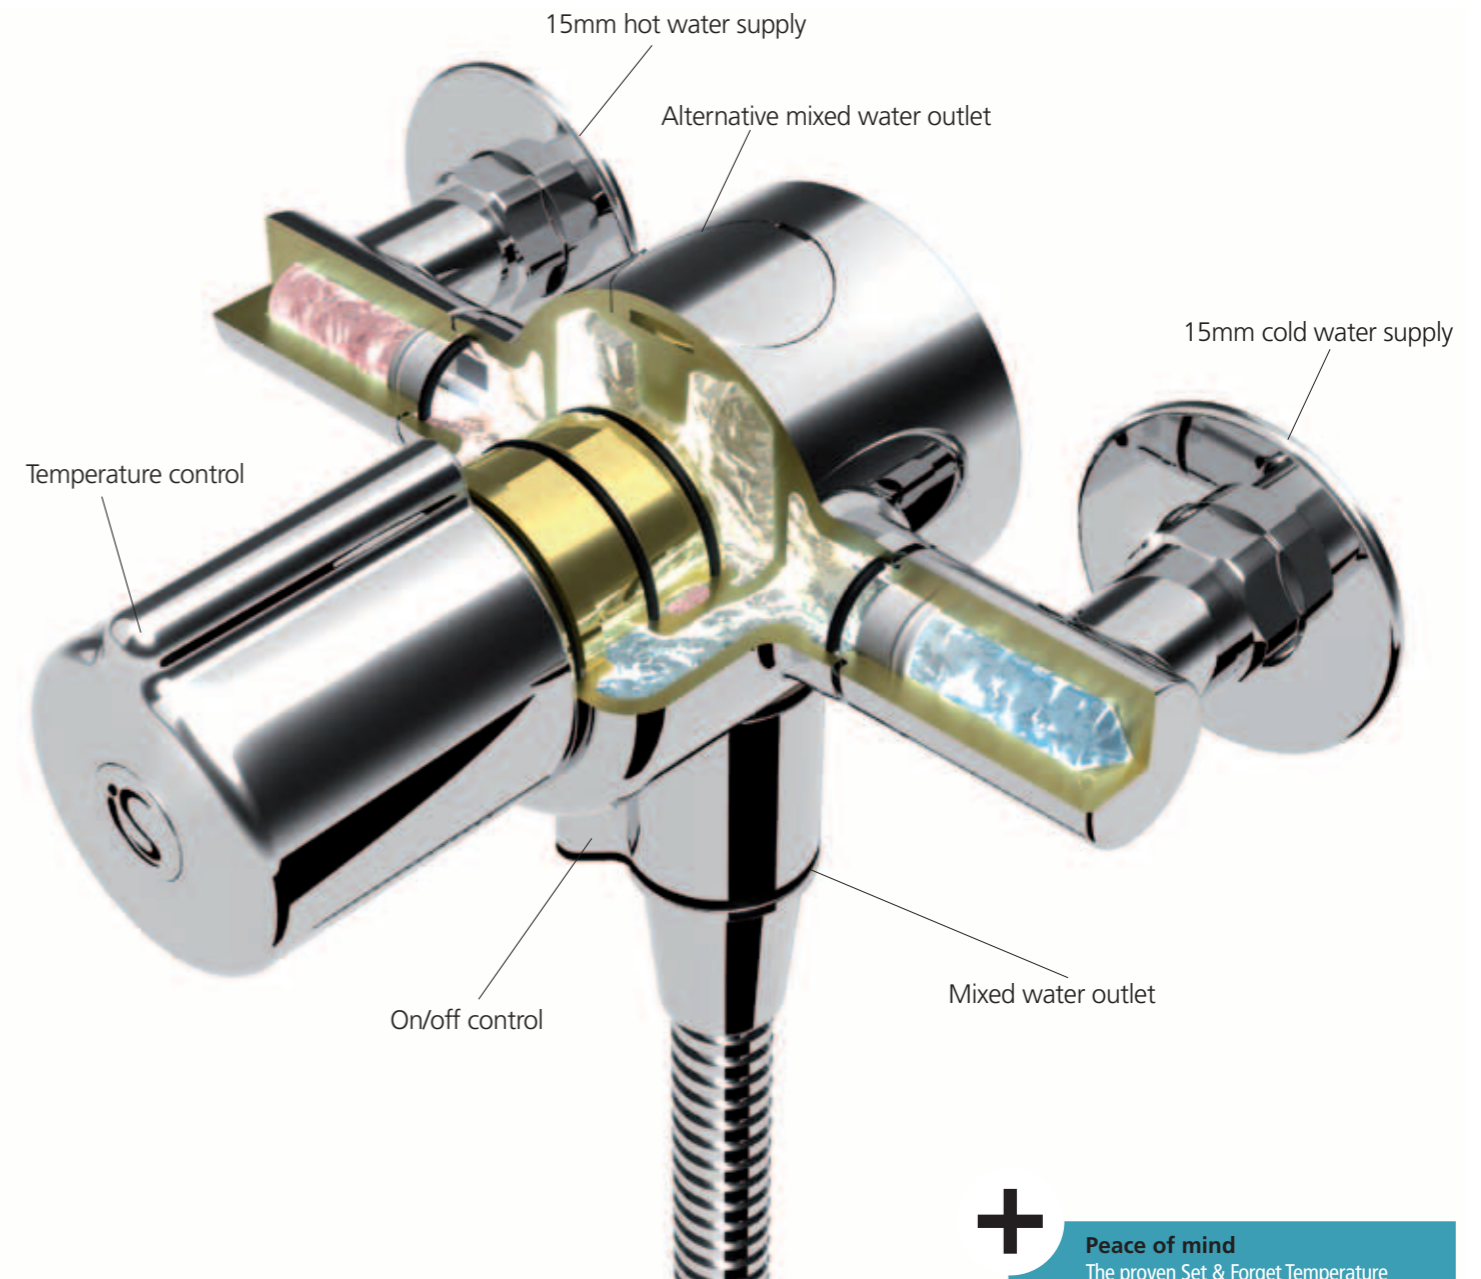

Acknowledgments
Ideal Standard would like to thank Bisque for the radiator featured.

www.bisque.co.uk

Designed by CONRAN DESIGN GROUP

ITV In-line Thermostatic Valve

Our new dual control ITV represents an evolution in shower valve design. Its engineering is based on proven Ideal Standard valve technology, but in addition it offers an enhanced flow rate, greater control, improved safety and refined, contemporary styling.

The ITV is the latest member of Ideal Standard's extensive family of shower valves, shower kits and accessories. The superior technology of all our showering products is focused on the welfare of your family and the environment. And with the Ideal Standard five-year guarantee, you benefit from total reliability and quality for a great shower, every time.

ITV Performance and safety

Water flow capability is likely to be the first thing we think of when choosing a shower valve. The ITV delivers flow performance like no other. But safety should also be a prime concern, especially to those with families. Rest assured, the ITV's built-in safety controls make it one of the safest thermostatic valves available.

+

Power and simplicity
 The ITV offers excellent flow performance and is suitable for both low pressure gravity and high pressure mains hot water systems. The maximum open outlet flow rate is an incredible 29 litres per minute (at 1 bar), while also providing an excellent shower at low pressure (7.9 litres per minute at 0.1 bar). However, an 8 litre per minute flow regulator is supplied to reduce water usage if necessary. Valve operation is made simple with separate flow and temperature controls. And the quarter turn ceramic disc flow control offers an easy and smooth turning action for precise adjustment, durability and no drips.