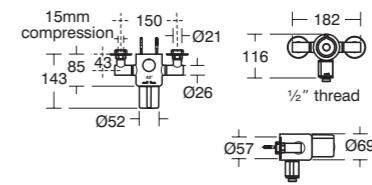

ITV exposed thermostatic shower valve

A5322AA

- Dual control offering 'set and forget' temperature control
- Ceramic disc for accurate flow control and no drips
- Excellent flow rate even at 0.1 bar
- 150mm pipe centres for replacement installations
- Bottom or top outlet or both with optional second outlet
- 5 year guarantee

Idealrain 5 shower kits

B9408AA S1 single function handspray
B9410AA S3 three function handspray

- Option of single function shower handspray with full flow or three function handspray with saturate, invigorate and concentrate spray patterns
- 600mm metal slide rail
- 1.35 metre flexible hose
- Integrated soap dish
- Suitable for either low or high pressure installations (B9408AA recommended for <0.3bar)
- 5 year guarantee