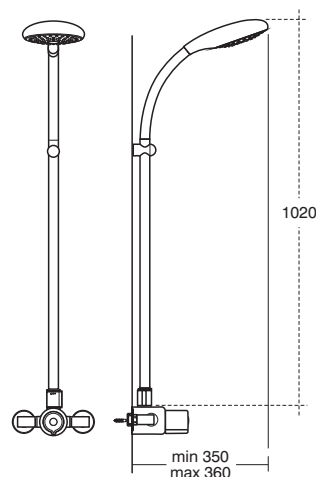

Idealrain 5 shower kits

B9408AA S1 single function handspray
B9410AA S3 three function handspray

- Option of single function shower handspray with full flow or three function handspray with saturate, invigorate and concentrate spray patterns
- 600mm metal slide rail
- 1.35 metre flexible hose
- Integrated soap dish
- Suitable for either low or high pressure installations (B9408AA recommended for <0.3bar)
- 5 year guarantee

performance

Installation flexibility

The valve backplate makes wall fixing simple, and the replacement of an old shower system is facilitated by conforming to industry-standard 150mm pipe centres. The valve is equally suitable for both rising or falling pipework, and elbows can be rotated to suit pipework from behind, below or above. Adjustable wall elbows are available as an accessory. A bottom outlet is supplied, but this can be moved to the top for a fixed riser or a second outlet can be added to create a double outlet system for a fixed riser and shower handspray.

- Option of single function shower handspray with full flow or three function handspray with saturate, invigorate and concentrate spray patterns
- 600mm metal slide rail
- 1.35 metre flexible hose
- Integrated soap dish
- Chrome finish
- Suitable for either low or high pressure installations (A5348AA recommended for <math><0.3\text{bar}</math>)
- 5 year guarantee

ITV exposed thermostatic shower valve with Moonshadow fixed riser

A5322AA ITV exposed shower valve
L6807AA Moonshadow fixed riser with single function overhead

- Single function 150mm diameter deluge head
- Fixed riser
- Chrome finish
- Suitable for either low or high pressure installations
- Rub clean sprayplate
- 5 year guarantee