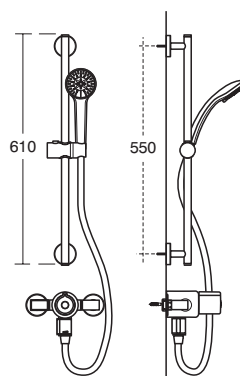

performance

Installation flexibility

The valve backplate makes wall fixing simple, and the replacement of an old shower system is facilitated by conforming to industry-standard 150mm pipe centres. The valve is equally suitable for both rising or falling pipework, and elbows can be rotated to suit pipework from behind, below or above. Adjustable wall elbows are available as an accessory. A bottom outlet is supplied, but this can be moved to the top for a fixed riser or a second outlet can be added to create a double outlet system for a fixed riser and shower handspray.

- Saturate
- Invigorate
- Concentrate

Saturate

Invigorate

Concentrate

ITV In-line thermostatic valve

ITV exposed thermostatic shower valve with Idealrain shower kit

A5323AA Three function shower pack
A5348AA Single function shower pack

- Option of single function shower handspray with full flow or three function handspray with saturate, invigorate and concentrate spray patterns
- 600mm metal slide rail
- 1.35 metre flexible hose
- Integrated soap dish
- Chrome finish
- Suitable for either low or high pressure installations (A5348AA recommended for <math><0.3\text{bar}</math>)
- 5 year guarantee

ITV exposed thermostatic shower valve with Moonshadow fixed riser

A5322AA ITV exposed shower valve
L6807AA Moonshadow fixed riser with single function overhead

- Single function 150mm diameter deluge head
- Fixed riser
- Chrome finish
- Suitable for either low or high pressure installations
- Rub clean sprayplate
- 5 year guarantee